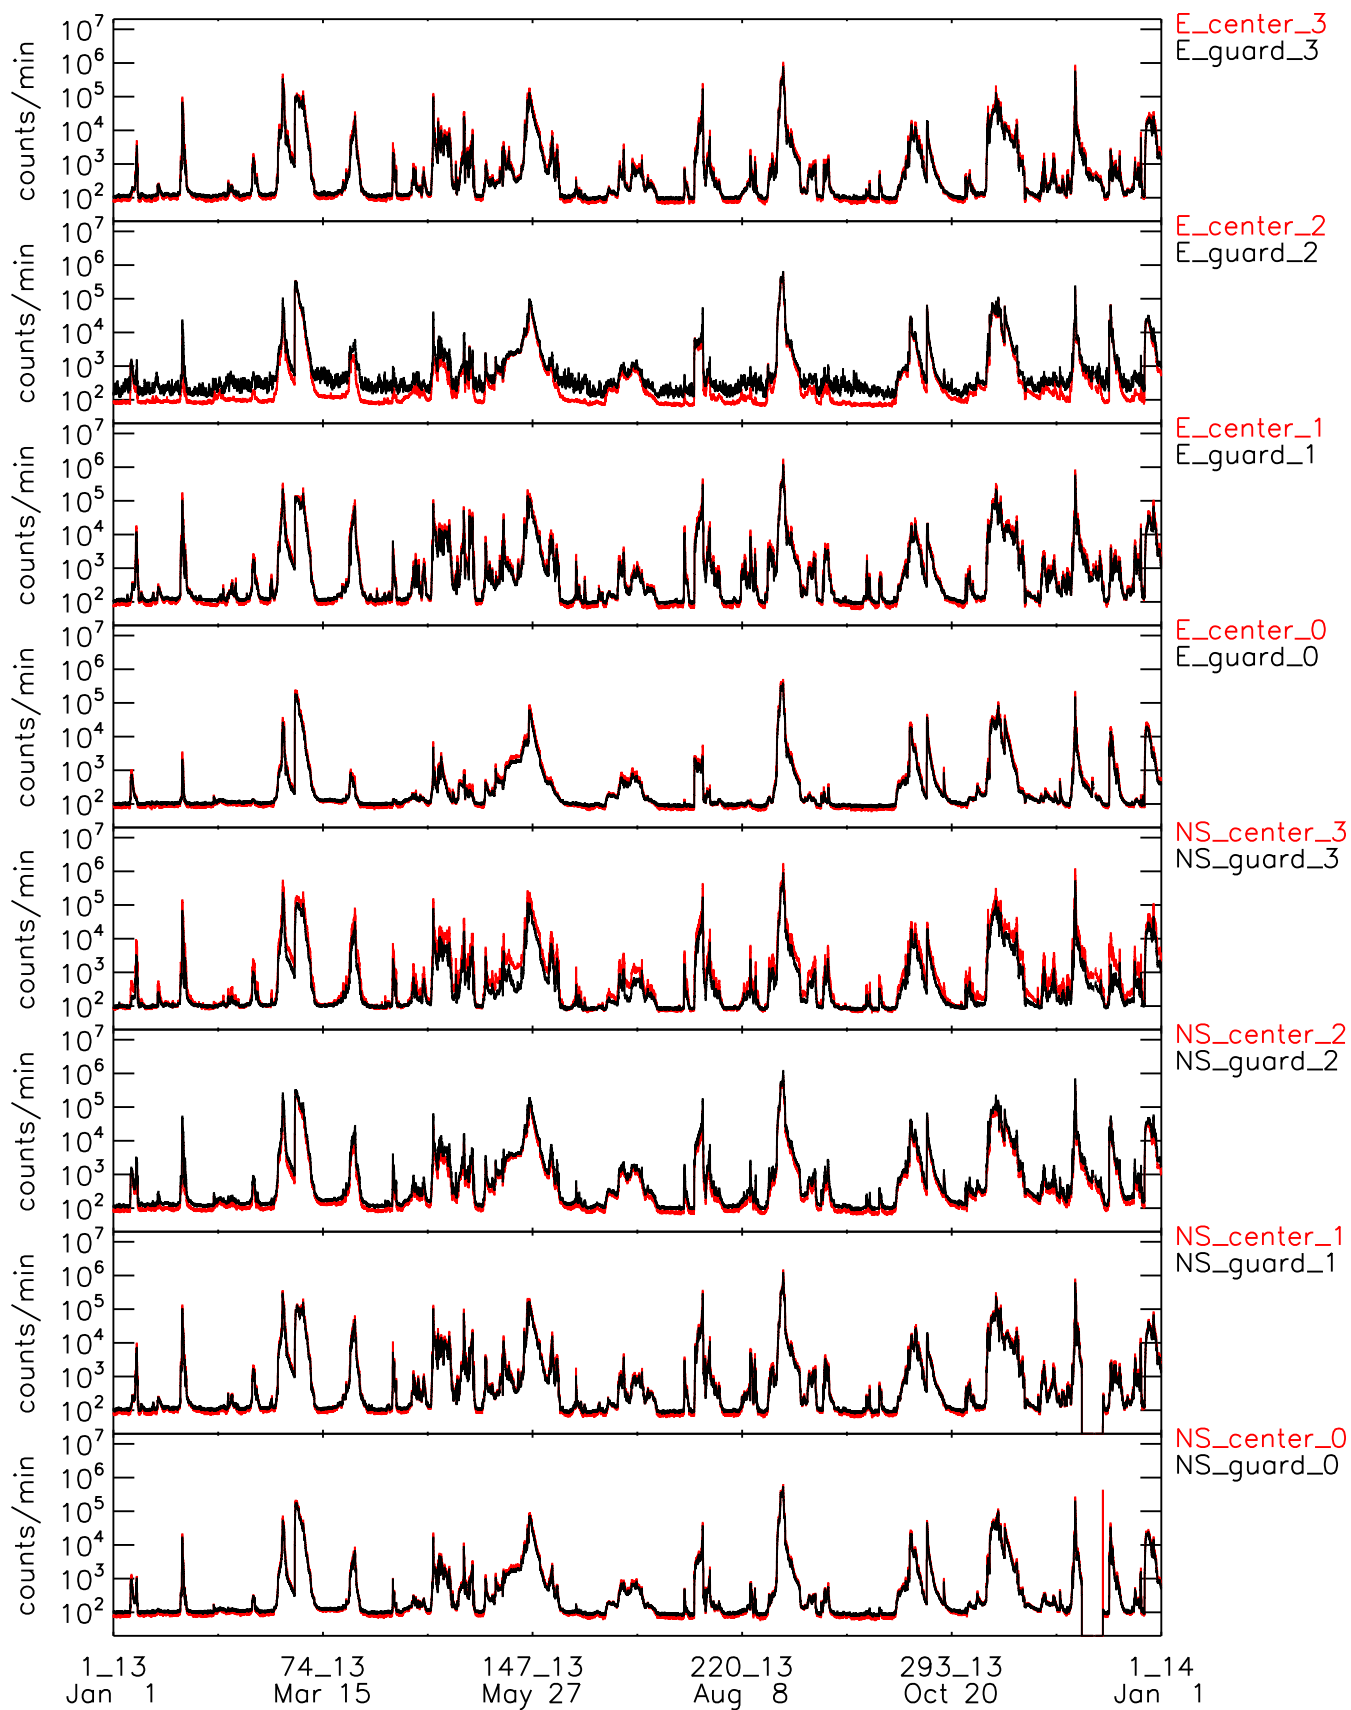

STEREO SEPT detector counters / ahead / time resolution: 1h
Jan 1, 2008 00:00:00 – Jan 1, 2009 00:00:00

STEREO SEPT detector counters / ahead / time resolution: 1h
Jan 1, 2009 00:00:00 – Jan 1, 2010 00:00:00

STEREO SEPT detector counters / ahead / time resolution: 1h
Jan 1, 2010 00:00:00 – Jan 1, 2011 00:00:00

STEREO SEPT detector counters / ahead / time resolution: 1h
Jan 1, 2011 00:00:00 – Jan 1, 2012 00:00:00

STEREO SEPT detector counters / ahead / time resolution: 1h
Jan 1, 2012 00:00:00 – Jan 1, 2013 00:00:00

STEREO SEPT detector counters / ahead / time resolution: 1h
Jan 1, 2013 00:00:00 – Jan 1, 2014 00:00:00

STEREO SEPT detector counters / ahead / time resolution: 1h
Jan 1, 2014 00:00:00 – Jan 1, 2015 00:00:00