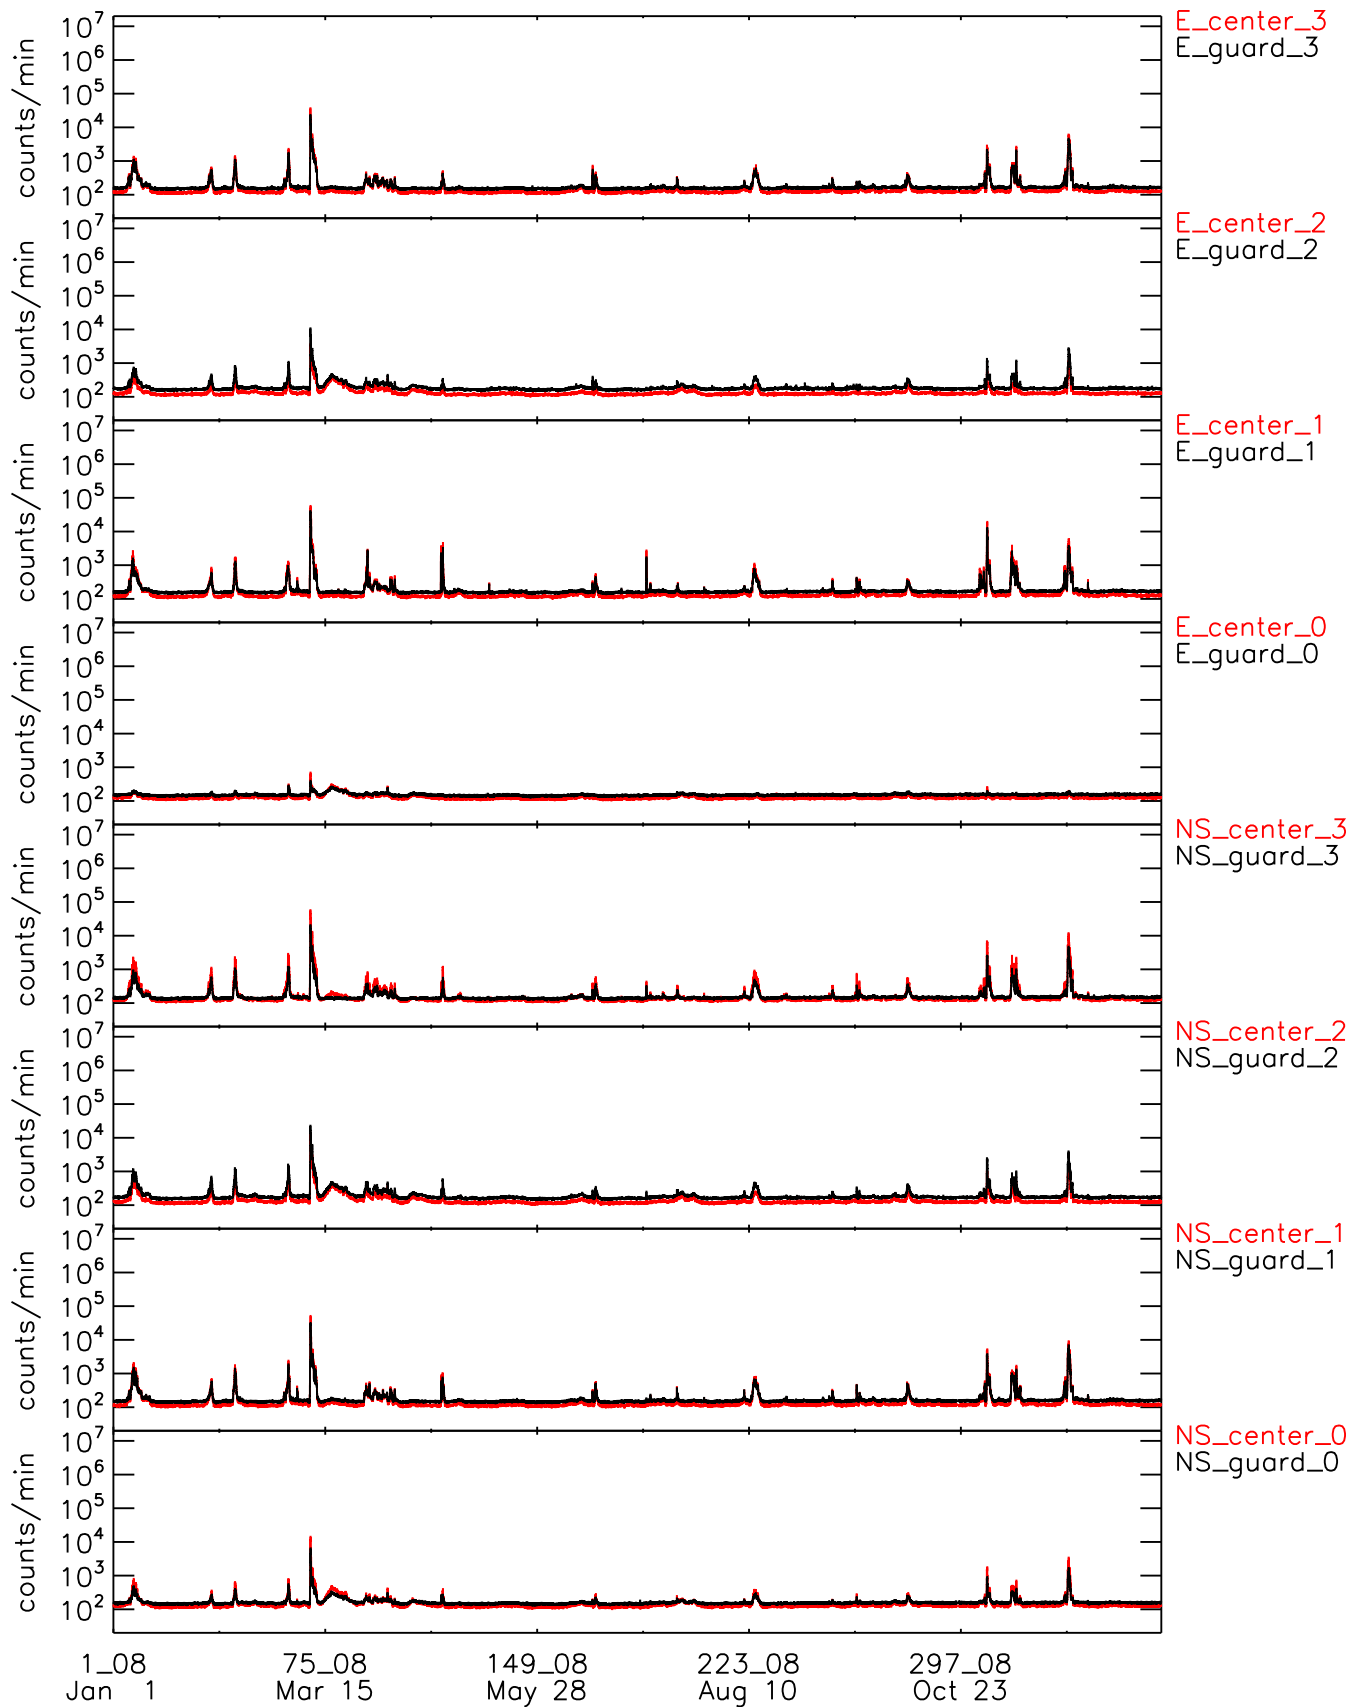

STEREO SEPT detector counters / ahead / time resolution: 1h
Jan 1, 2006 00:00:00 – Jan 1, 2007 00:00:00

STEREO SEPT detector counters / ahead / time resolution: 1h
Jan 1, 2007 00:00:00 – Jan 1, 2008 00:00:00

STEREO SEPT detector counters / ahead / time resolution: 1h
Jan 1, 2008 00:00:00 – Jan 1, 2009 00:00:00

STEREO SEPT detector counters / ahead / time resolution: 1h
Jan 1, 2009 00:00:00 – Jan 1, 2010 00:00:00

STEREO SEPT detector counters / ahead / time resolution: 1h
Jan 1, 2010 00:00:00 – Jan 1, 2011 00:00:00

STEREO SEPT detector counters / ahead / time resolution: 1h
Jan 1, 2011 00:00:00 – Jan 1, 2012 00:00:00

STEREO SEPT detector counters / ahead / time resolution: 1h
Jan 1, 2014 00:00:00 – Jan 1, 2015 00:00:00