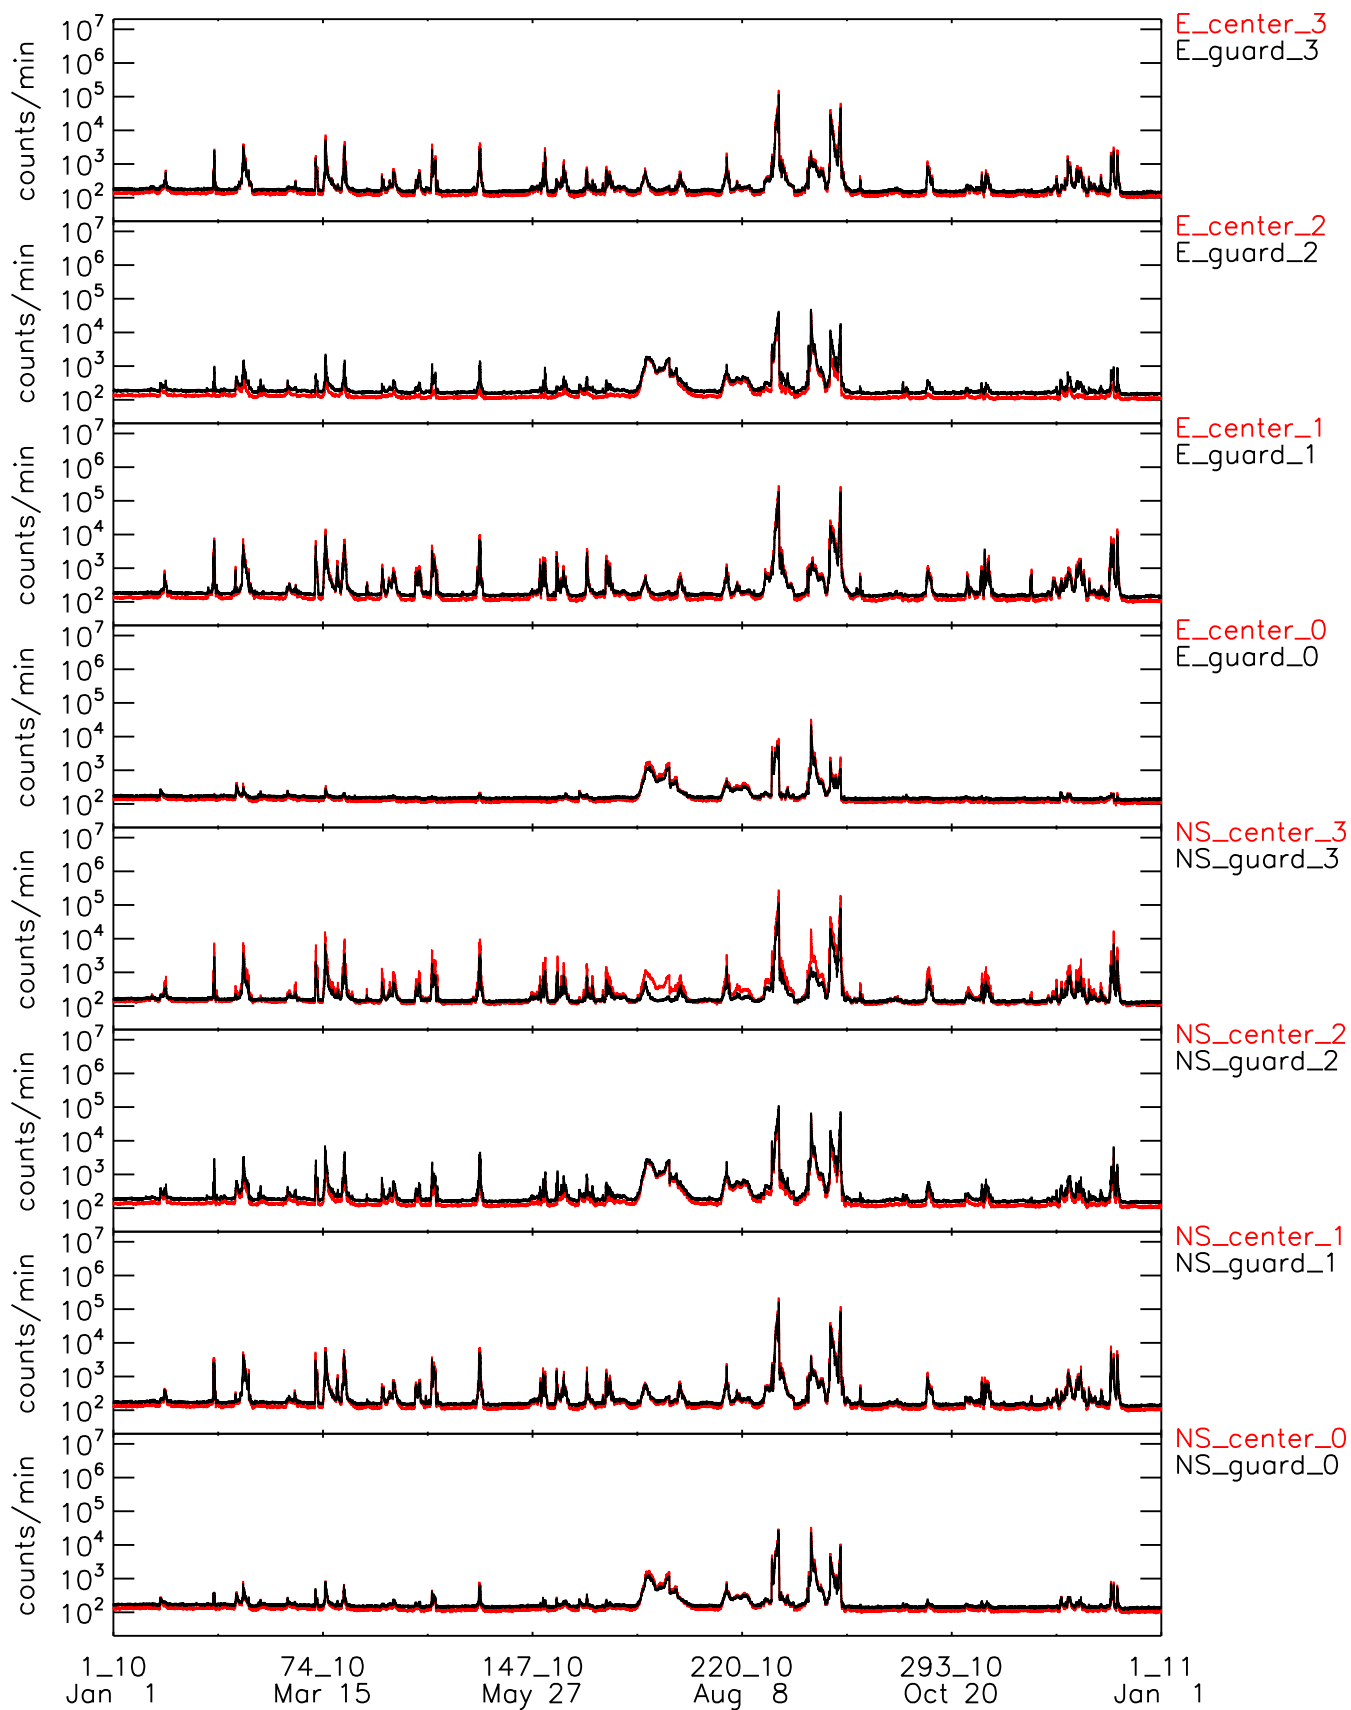

STEREO SEPT detector counters / ahead / time resolution: 1h
Jan 1, 2006 00:00:00 – Jan 1, 2007 00:00:00

STEREO SEPT detector counters / ahead / time resolution: 1h
Jan 1, 2007 00:00:00 – Jan 1, 2008 00:00:00

STEREO SEPT detector counters / ahead / time resolution: 1h
Jan 1, 2008 00:00:00 – Jan 1, 2009 00:00:00

STEREO SEPT detector counters / ahead / time resolution: 1h
Jan 1, 2009 00:00:00 – Jan 1, 2010 00:00:00

STEREO SEPT detector counters / ahead / time resolution: 1h
Jan 1, 2010 00:00:00 – Jan 1, 2011 00:00:00

STEREO SEPT detector counters / ahead / time resolution: 1h
Jan 1, 2011 00:00:00 – Jan 1, 2012 00:00:00

STEREO SEPT detector counters / ahead / time resolution: 1h
Jan 1, 2014 00:00:00 – Jan 1, 2015 00:00:00