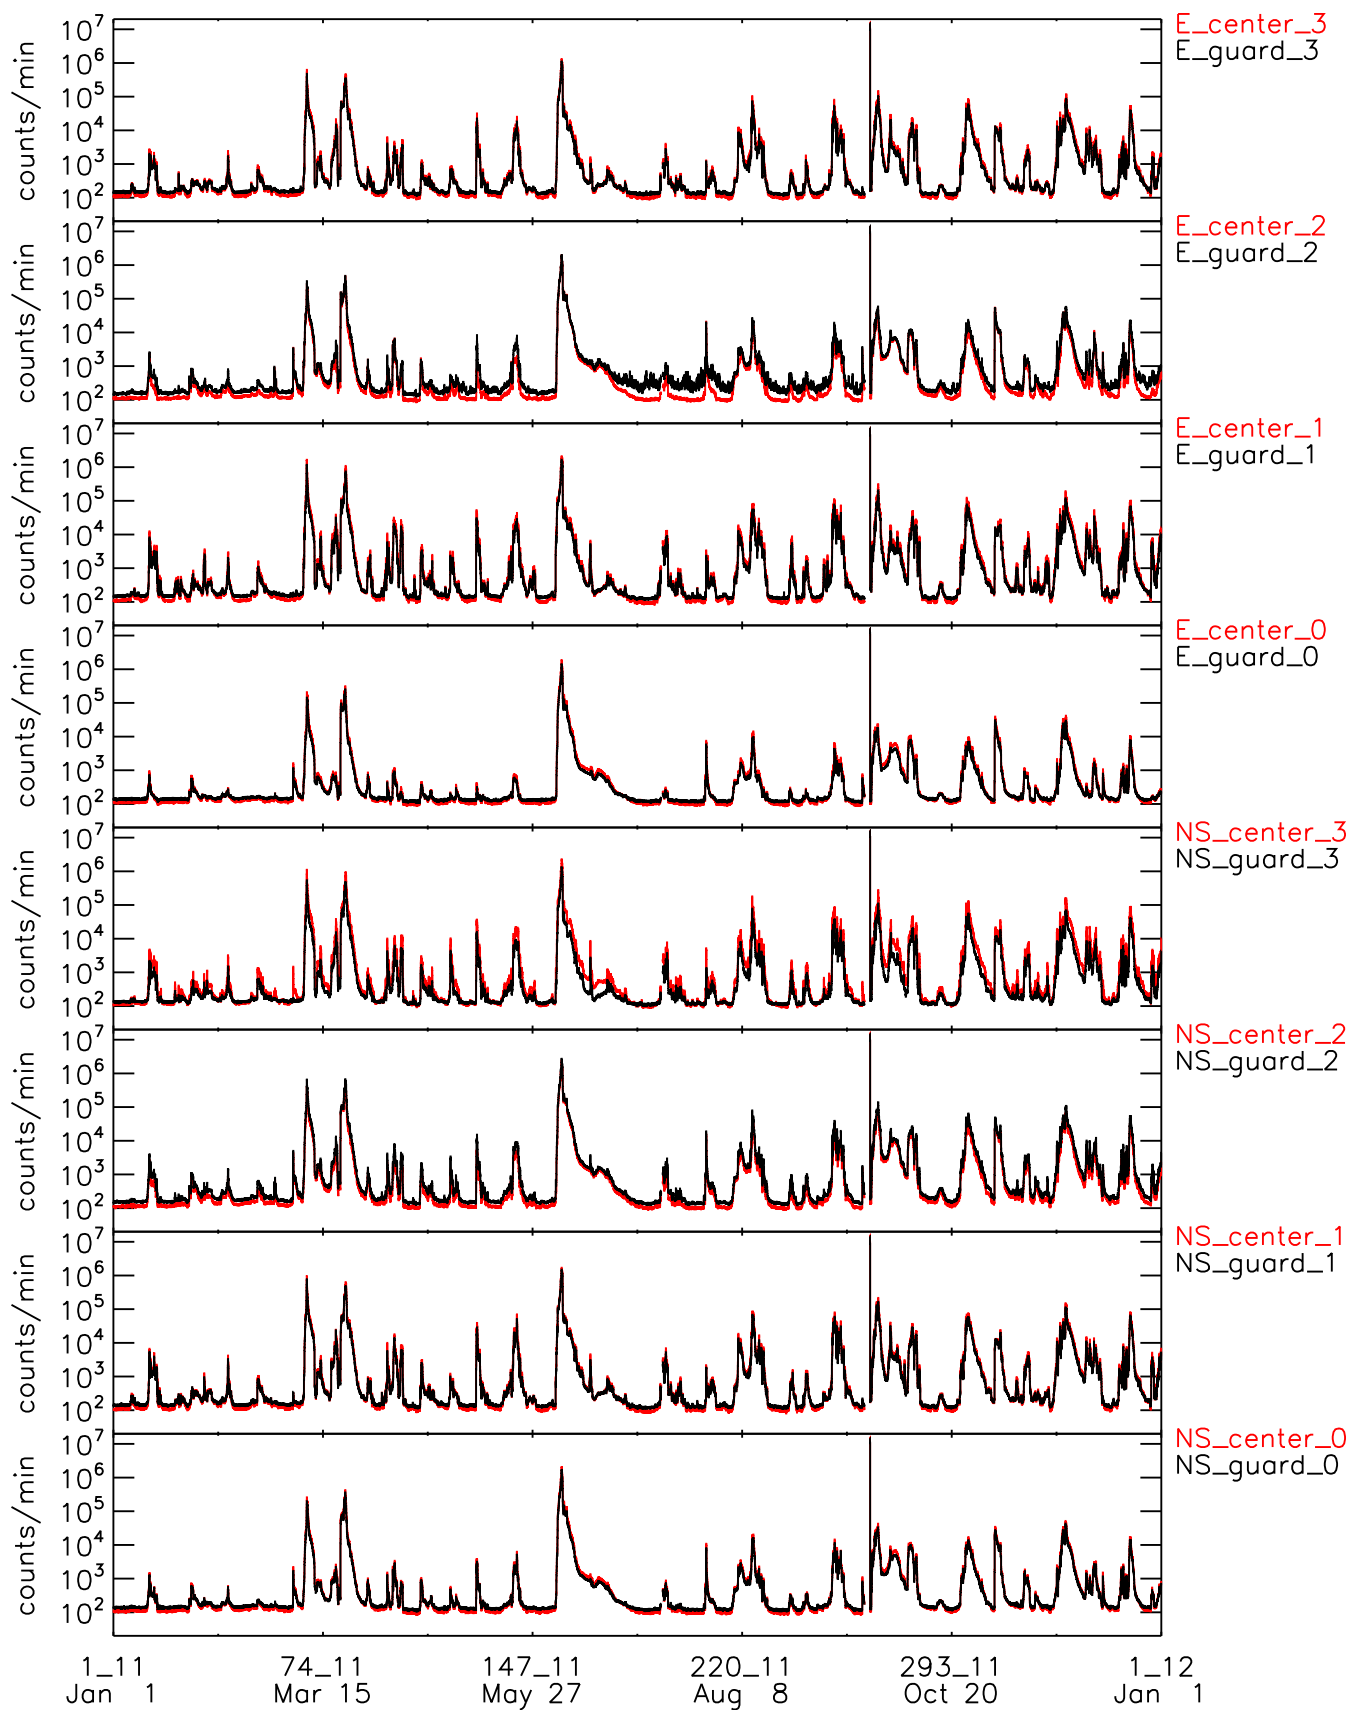

STEREO SEPT detector counters / ahead / time resolution: 1h
Jan 1, 2006 00:00:00 – Jan 1, 2007 00:00:00

STEREO SEPT detector counters / ahead / time resolution: 1h
Jan 1, 2007 00:00:00 – Jan 1, 2008 00:00:00

STEREO SEPT detector counters / ahead / time resolution: 1h
Jan 1, 2008 00:00:00 – Jan 1, 2009 00:00:00

STEREO SEPT detector counters / ahead / time resolution: 1h
Jan 1, 2009 00:00:00 – Jan 1, 2010 00:00:00

STEREO SEPT detector counters / ahead / time resolution: 1h
Jan 1, 2010 00:00:00 – Jan 1, 2011 00:00:00

STEREO SEPT detector counters / ahead / time resolution: 1h
Jan 1, 2011 00:00:00 – Jan 1, 2012 00:00:00

STEREO SEPT detector counters / ahead / time resolution: 1h
Jan 1, 2014 00:00:00 – Jan 1, 2015 00:00:00