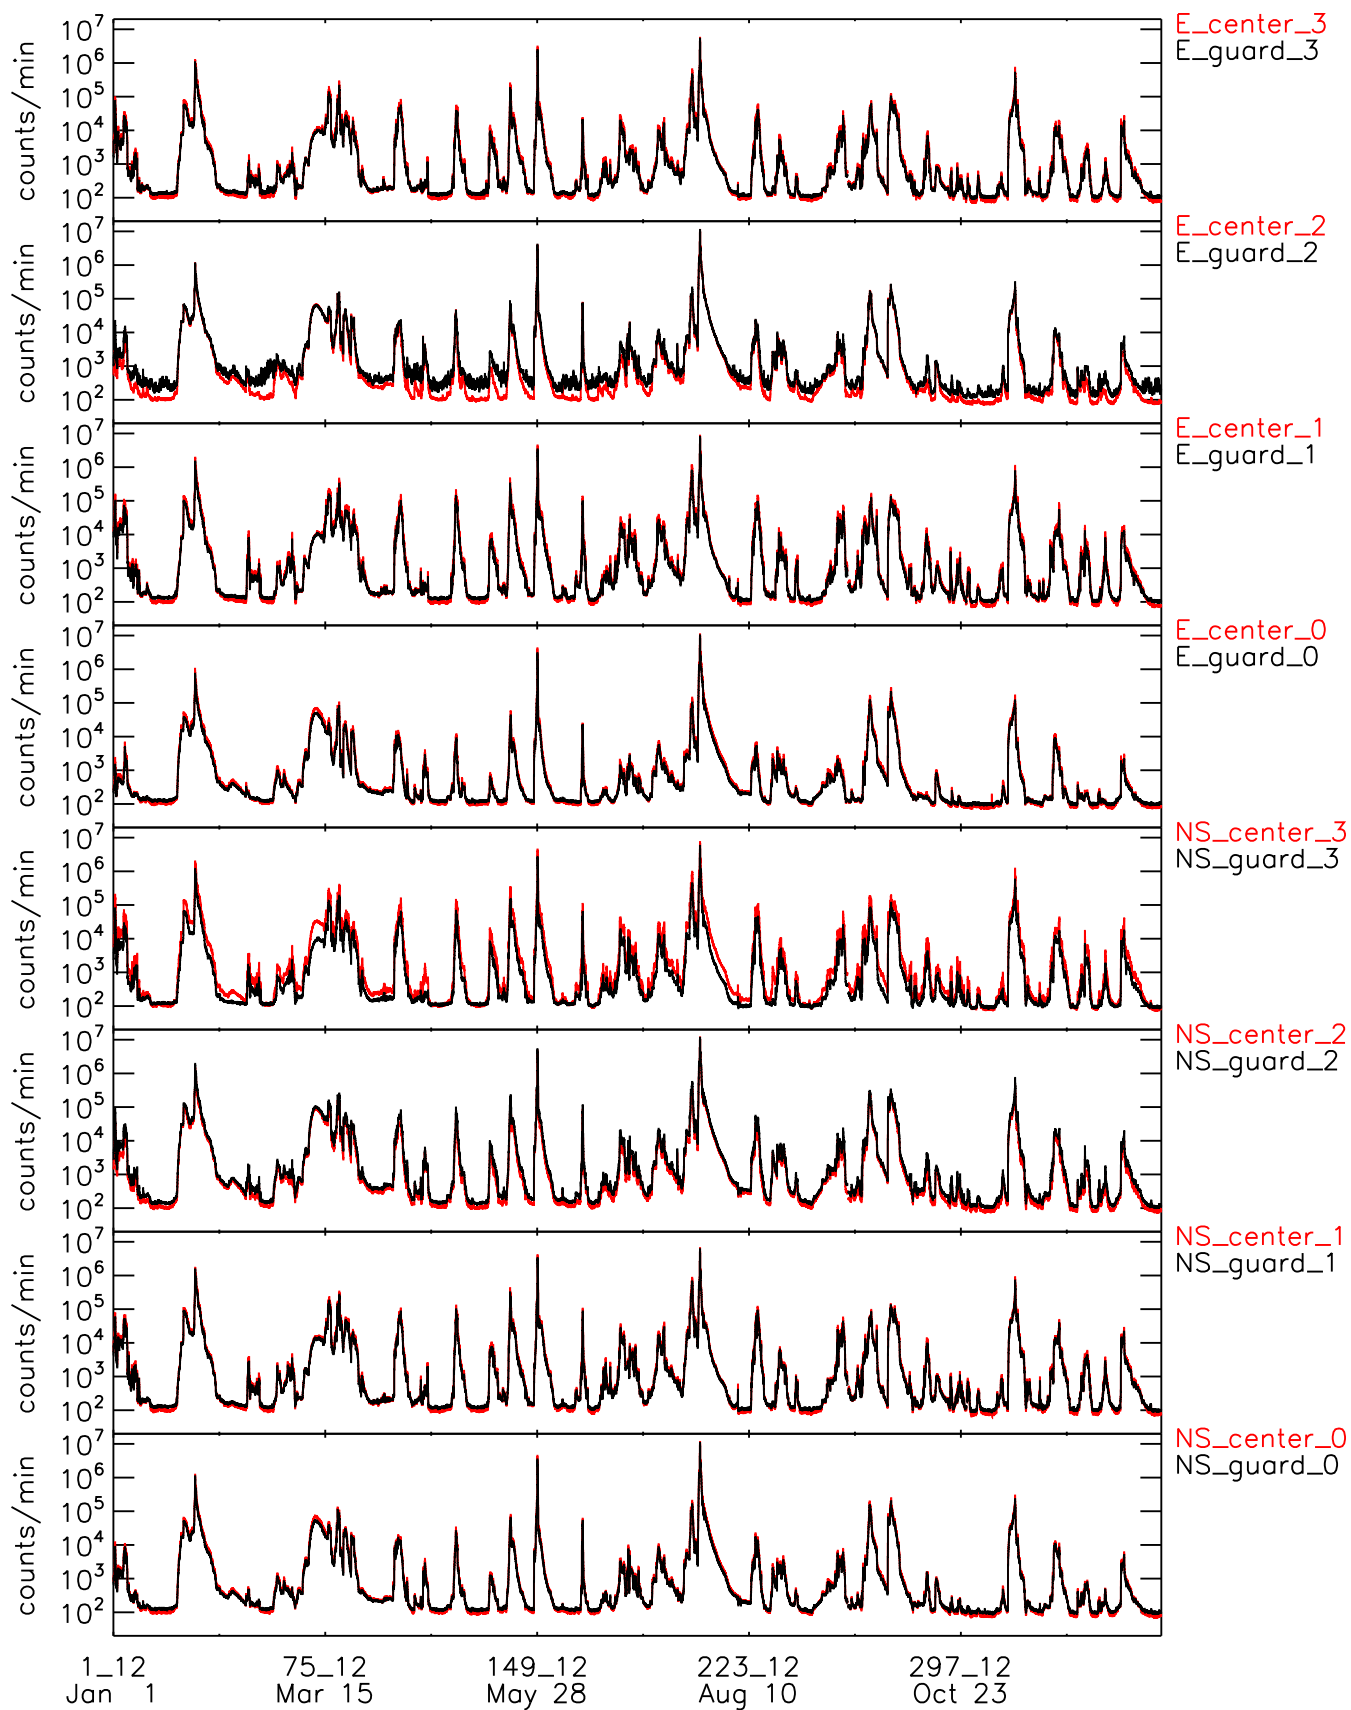

STEREO SEPT detector counters / ahead / time resolution: 1h
Jan 1, 2012 00:00:00 – Jan 1, 2013 00:00:00