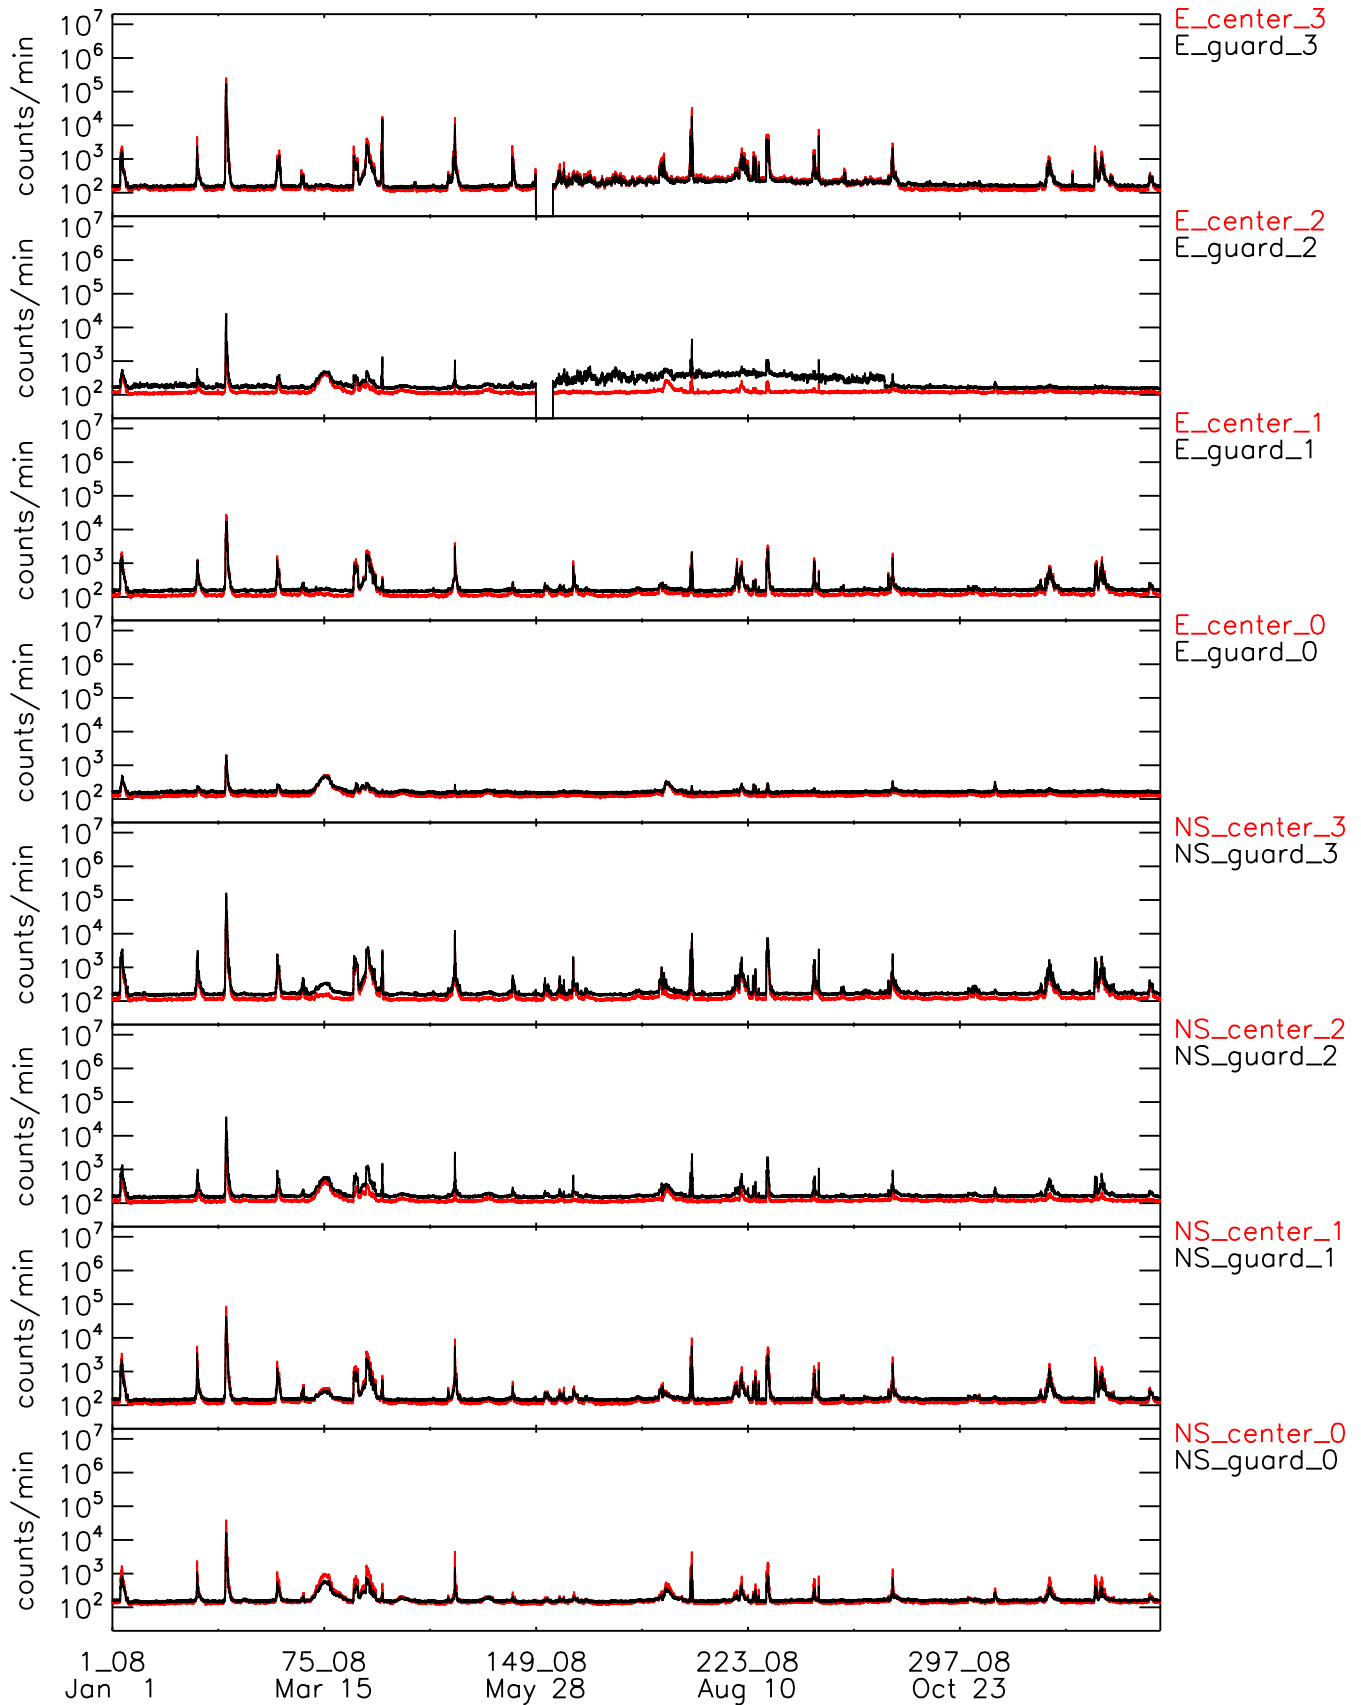

STEREO SEPT detector counters / behind / time resolution: 1h
Jan 1, 2006 00:00:00 – Jan 1, 2007 00:00:00

STEREO SEPT detector counters / behind / time resolution: 1h
Jan 1, 2007 00:00:00 – Jan 1, 2008 00:00:00

STEREO SEPT detector counters / behind / time resolution: 1h
Jan 1, 2008 00:00:00 – Jan 1, 2009 00:00:00

STEREO SEPT detector counters / behind / time resolution: 1h
Jan 1, 2009 00:00:00 – Jan 1, 2010 00:00:00

STEREO SEPT detector counters / behind / time resolution: 1h
Jan 1, 2010 00:00:00 – Jan 1, 2011 00:00:00

STEREO SEPT detector counters / behind / time resolution: 1h
Jan 1, 2011 00:00:00 – Jan 1, 2012 00:00:00

STEREO SEPT detector counters / behind / time resolution: 1h
Jan 1, 2014 00:00:00 – Jan 1, 2015 00:00:00