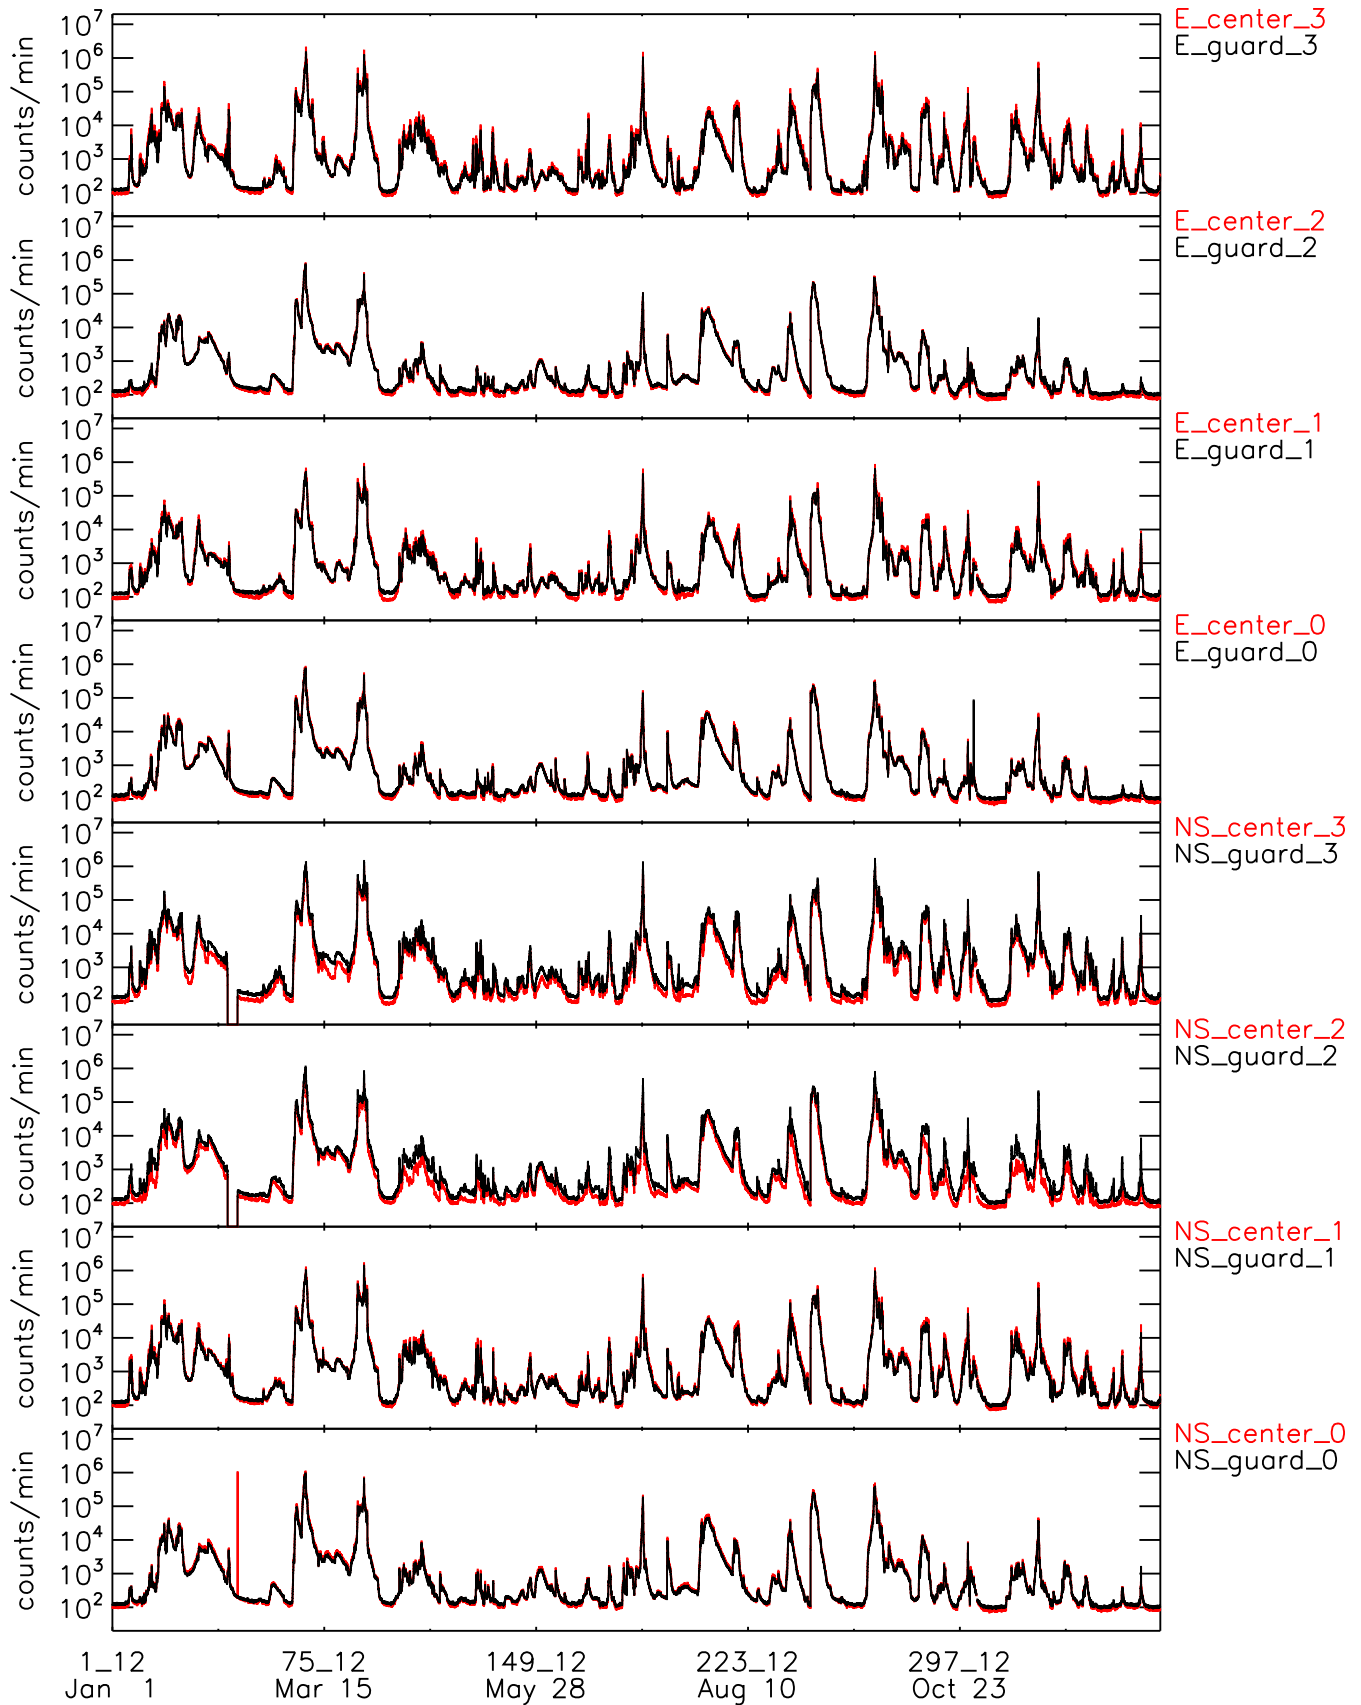

STEREO SEPT detector counters / behind / time resolution: 1h
Jan 1, 2006 00:00:00 – Jan 1, 2007 00:00:00

STEREO SEPT detector counters / behind / time resolution: 1h
Jan 1, 2007 00:00:00 – Jan 1, 2008 00:00:00

STEREO SEPT detector counters / behind / time resolution: 1h
Jan 1, 2008 00:00:00 – Jan 1, 2009 00:00:00

STEREO SEPT detector counters / behind / time resolution: 1h
Jan 1, 2009 00:00:00 – Jan 1, 2010 00:00:00

STEREO SEPT detector counters / behind / time resolution: 1h
Jan 1, 2010 00:00:00 – Jan 1, 2011 00:00:00

STEREO SEPT detector counters / behind / time resolution: 1h
Jan 1, 2011 00:00:00 – Jan 1, 2012 00:00:00

STEREO SEPT detector counters / behind / time resolution: 1h
Jan 1, 2012 00:00:00 – Jan 1, 2013 00:00:00

STEREO SEPT detector counters / behind / time resolution: 1h
Jan 1, 2013 00:00:00 – Jan 1, 2014 00:00:00