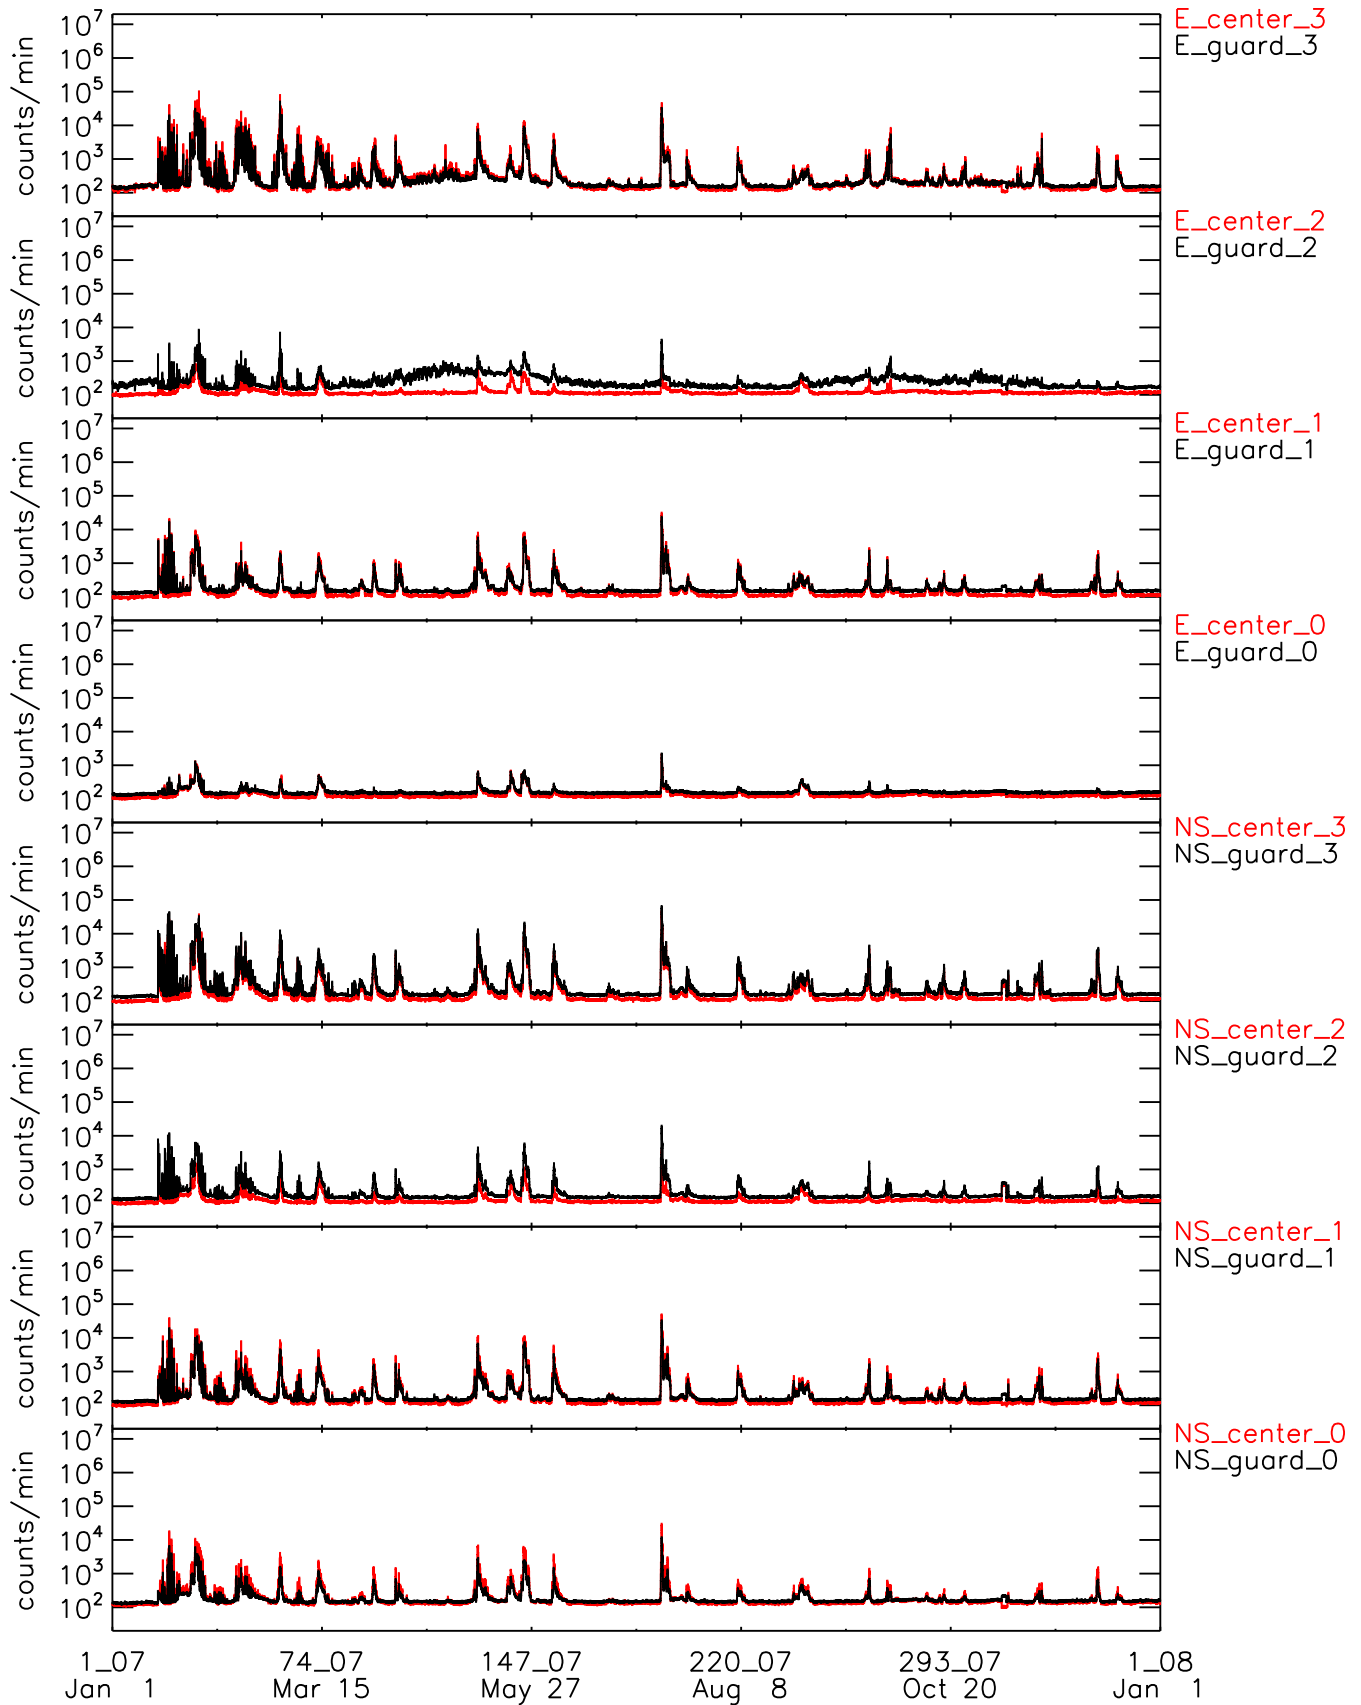

STEREO SEPT detector counters / behind / time resolution: 1h
Jan 1, 2006 00:00:00 – Jan 1, 2007 00:00:00

STEREO SEPT detector counters / behind / time resolution: 1h
Jan 1, 2007 00:00:00 – Jan 1, 2008 00:00:00

STEREO SEPT detector counters / behind / time resolution: 1h
Jan 1, 2008 00:00:00 – Jan 1, 2009 00:00:00

STEREO SEPT detector counters / behind / time resolution: 1h
Jan 1, 2009 00:00:00 – Jan 1, 2010 00:00:00

STEREO SEPT detector counters / behind / time resolution: 1h
Jan 1, 2010 00:00:00 – Jan 1, 2011 00:00:00

STEREO SEPT detector counters / behind / time resolution: 1h
Jan 1, 2011 00:00:00 – Jan 1, 2012 00:00:00

STEREO SEPT detector counters / behind / time resolution: 1h
Jan 1, 2014 00:00:00 – Jan 1, 2015 00:00:00