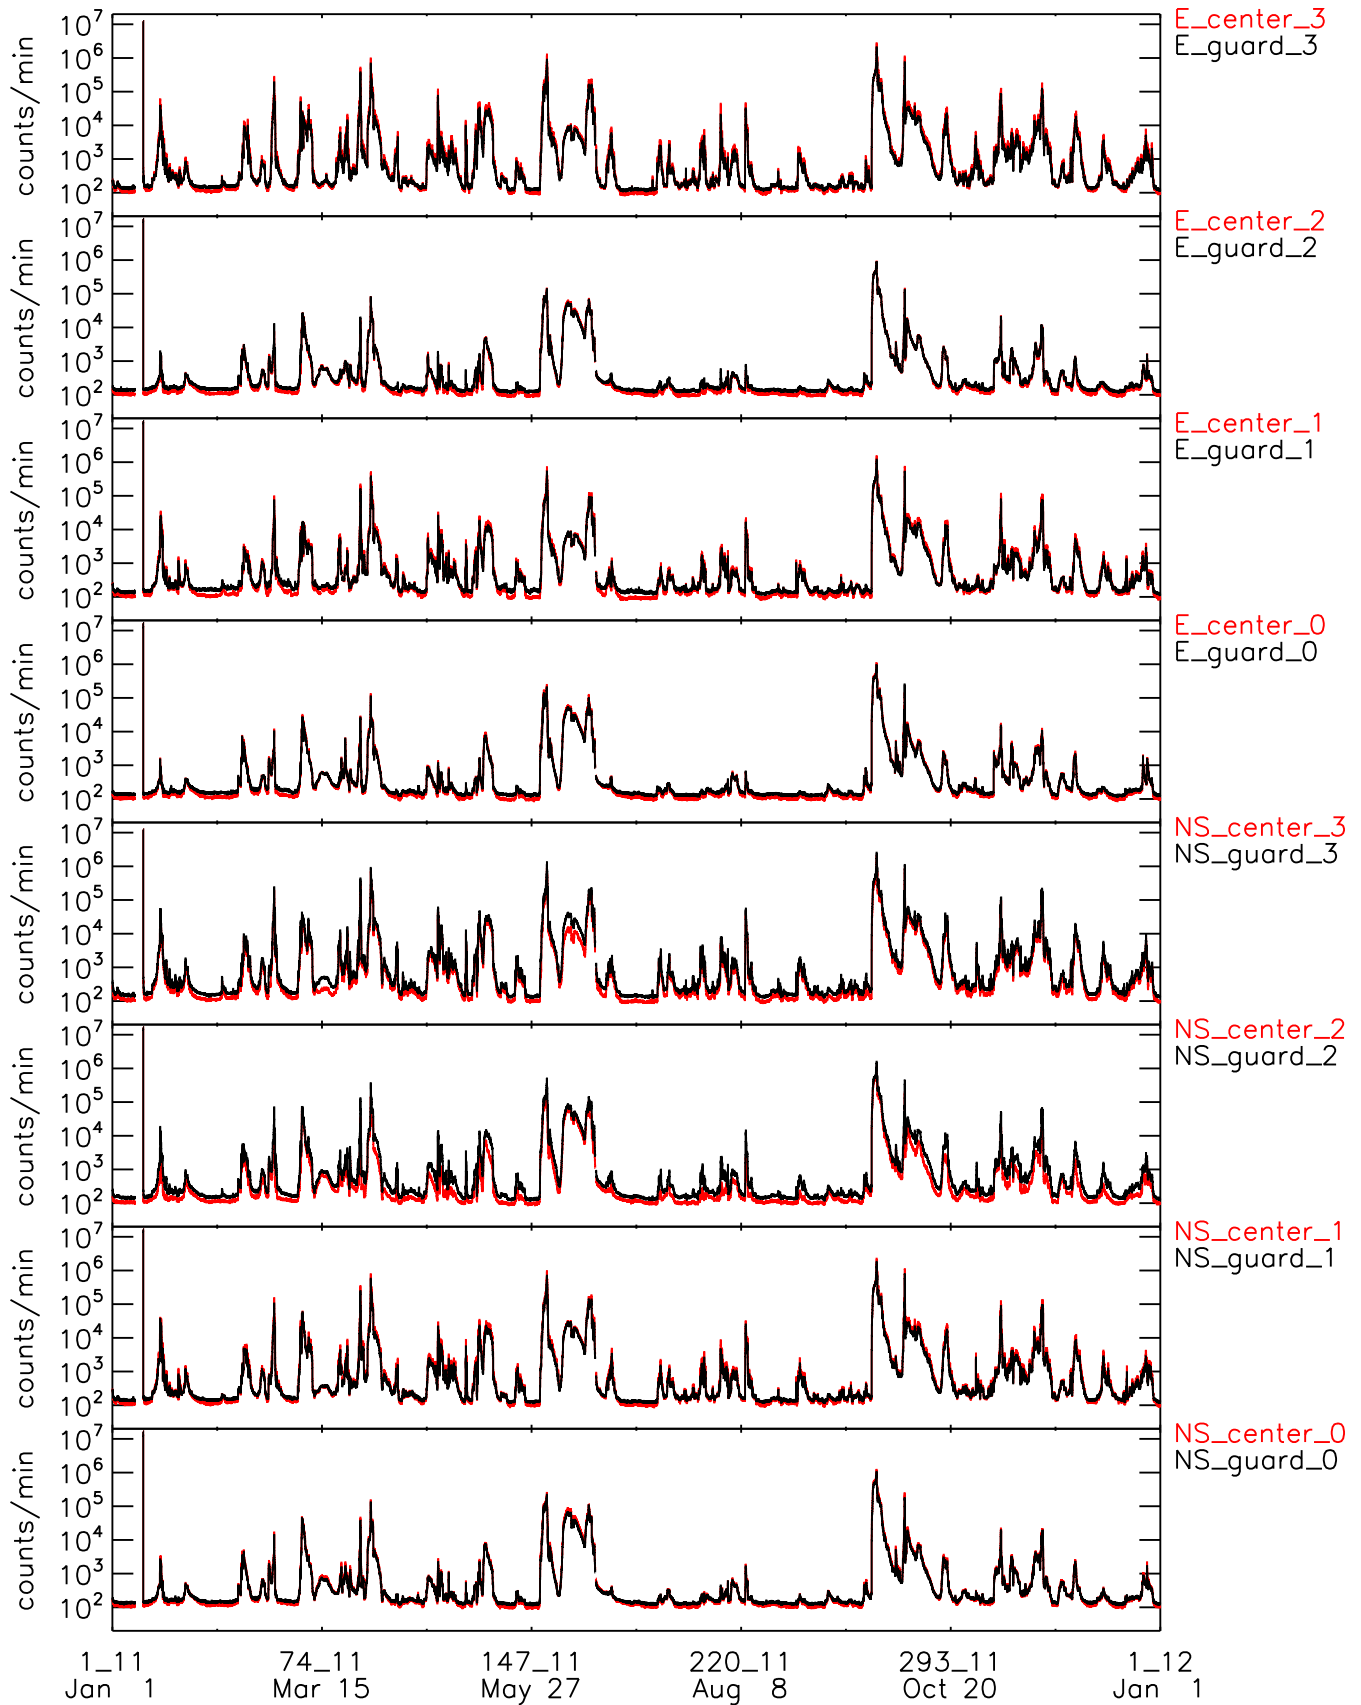

STEREO SEPT detector counters / behind / time resolution: 1h
Jan 1, 2006 00:00:00 – Jan 1, 2007 00:00:00

STEREO SEPT detector counters / behind / time resolution: 1h
Jan 1, 2007 00:00:00 – Jan 1, 2008 00:00:00

STEREO SEPT detector counters / behind / time resolution: 1h
Jan 1, 2008 00:00:00 – Jan 1, 2009 00:00:00

STEREO SEPT detector counters / behind / time resolution: 1h
Jan 1, 2009 00:00:00 – Jan 1, 2010 00:00:00

STEREO SEPT detector counters / behind / time resolution: 1h
Jan 1, 2010 00:00:00 – Jan 1, 2011 00:00:00

STEREO SEPT detector counters / behind / time resolution: 1h
Jan 1, 2011 00:00:00 – Jan 1, 2012 00:00:00

STEREO SEPT detector counters / behind / time resolution: 1h
Jan 1, 2012 00:00:00 – Jan 1, 2013 00:00:00

STEREO SEPT detector counters / behind / time resolution: 1h
Jan 1, 2013 00:00:00 – Jan 1, 2014 00:00:00