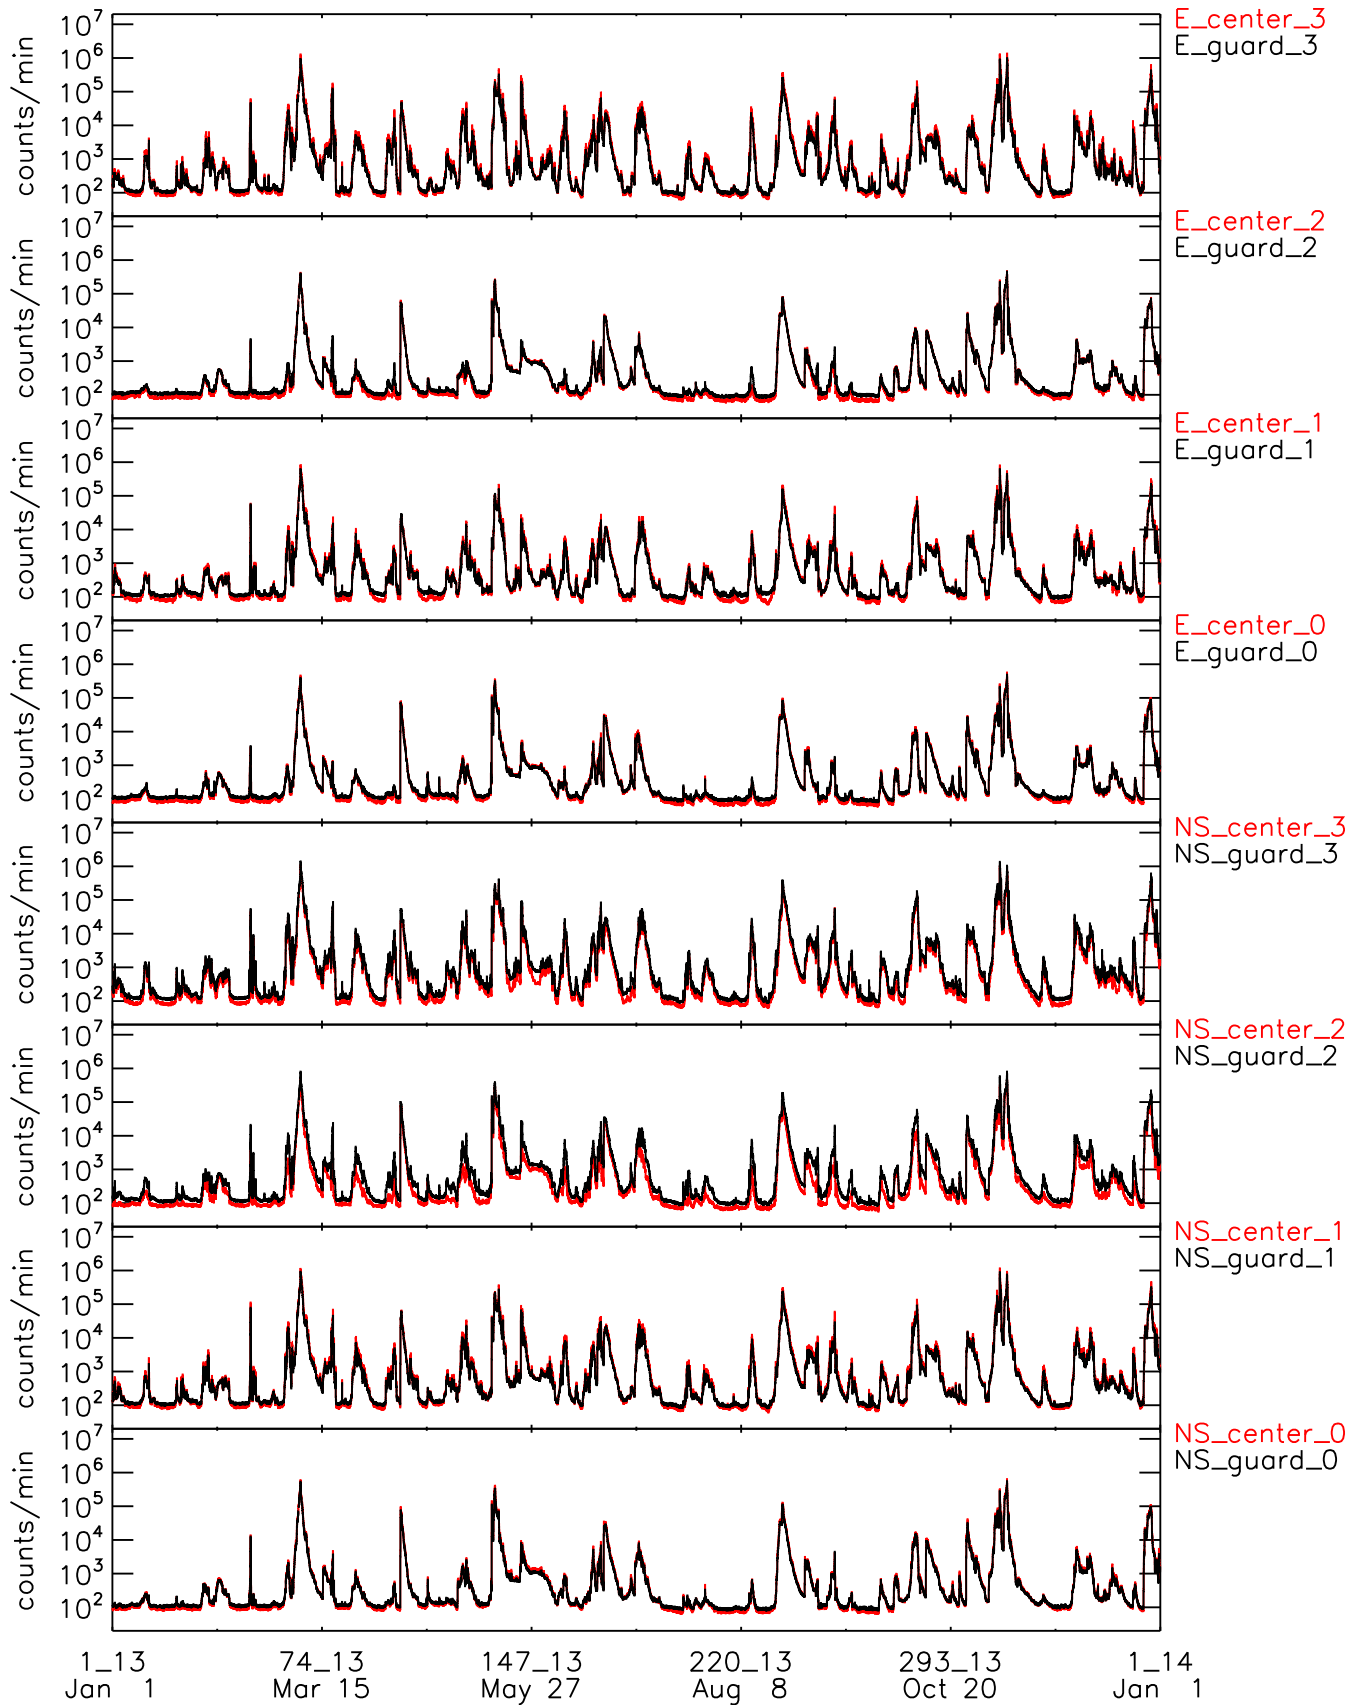

STEREO SEPT detector counters / behind / time resolution: 1h
Jan 1, 2008 00:00:00 – Jan 1, 2009 00:00:00

STEREO SEPT detector counters / behind / time resolution: 1h
Jan 1, 2009 00:00:00 – Jan 1, 2010 00:00:00

STEREO SEPT detector counters / behind / time resolution: 1h
Jan 1, 2010 00:00:00 – Jan 1, 2011 00:00:00

STEREO SEPT detector counters / behind / time resolution: 1h
Jan 1, 2011 00:00:00 – Jan 1, 2012 00:00:00

STEREO SEPT detector counters / behind / time resolution: 1h
Jan 1, 2012 00:00:00 – Jan 1, 2013 00:00:00

STEREO SEPT detector counters / behind / time resolution: 1h
Jan 1, 2013 00:00:00 – Jan 1, 2014 00:00:00

STEREO SEPT detector counters / behind / time resolution: 1h
Jan 1, 2014 00:00:00 – Jan 1, 2015 00:00:00