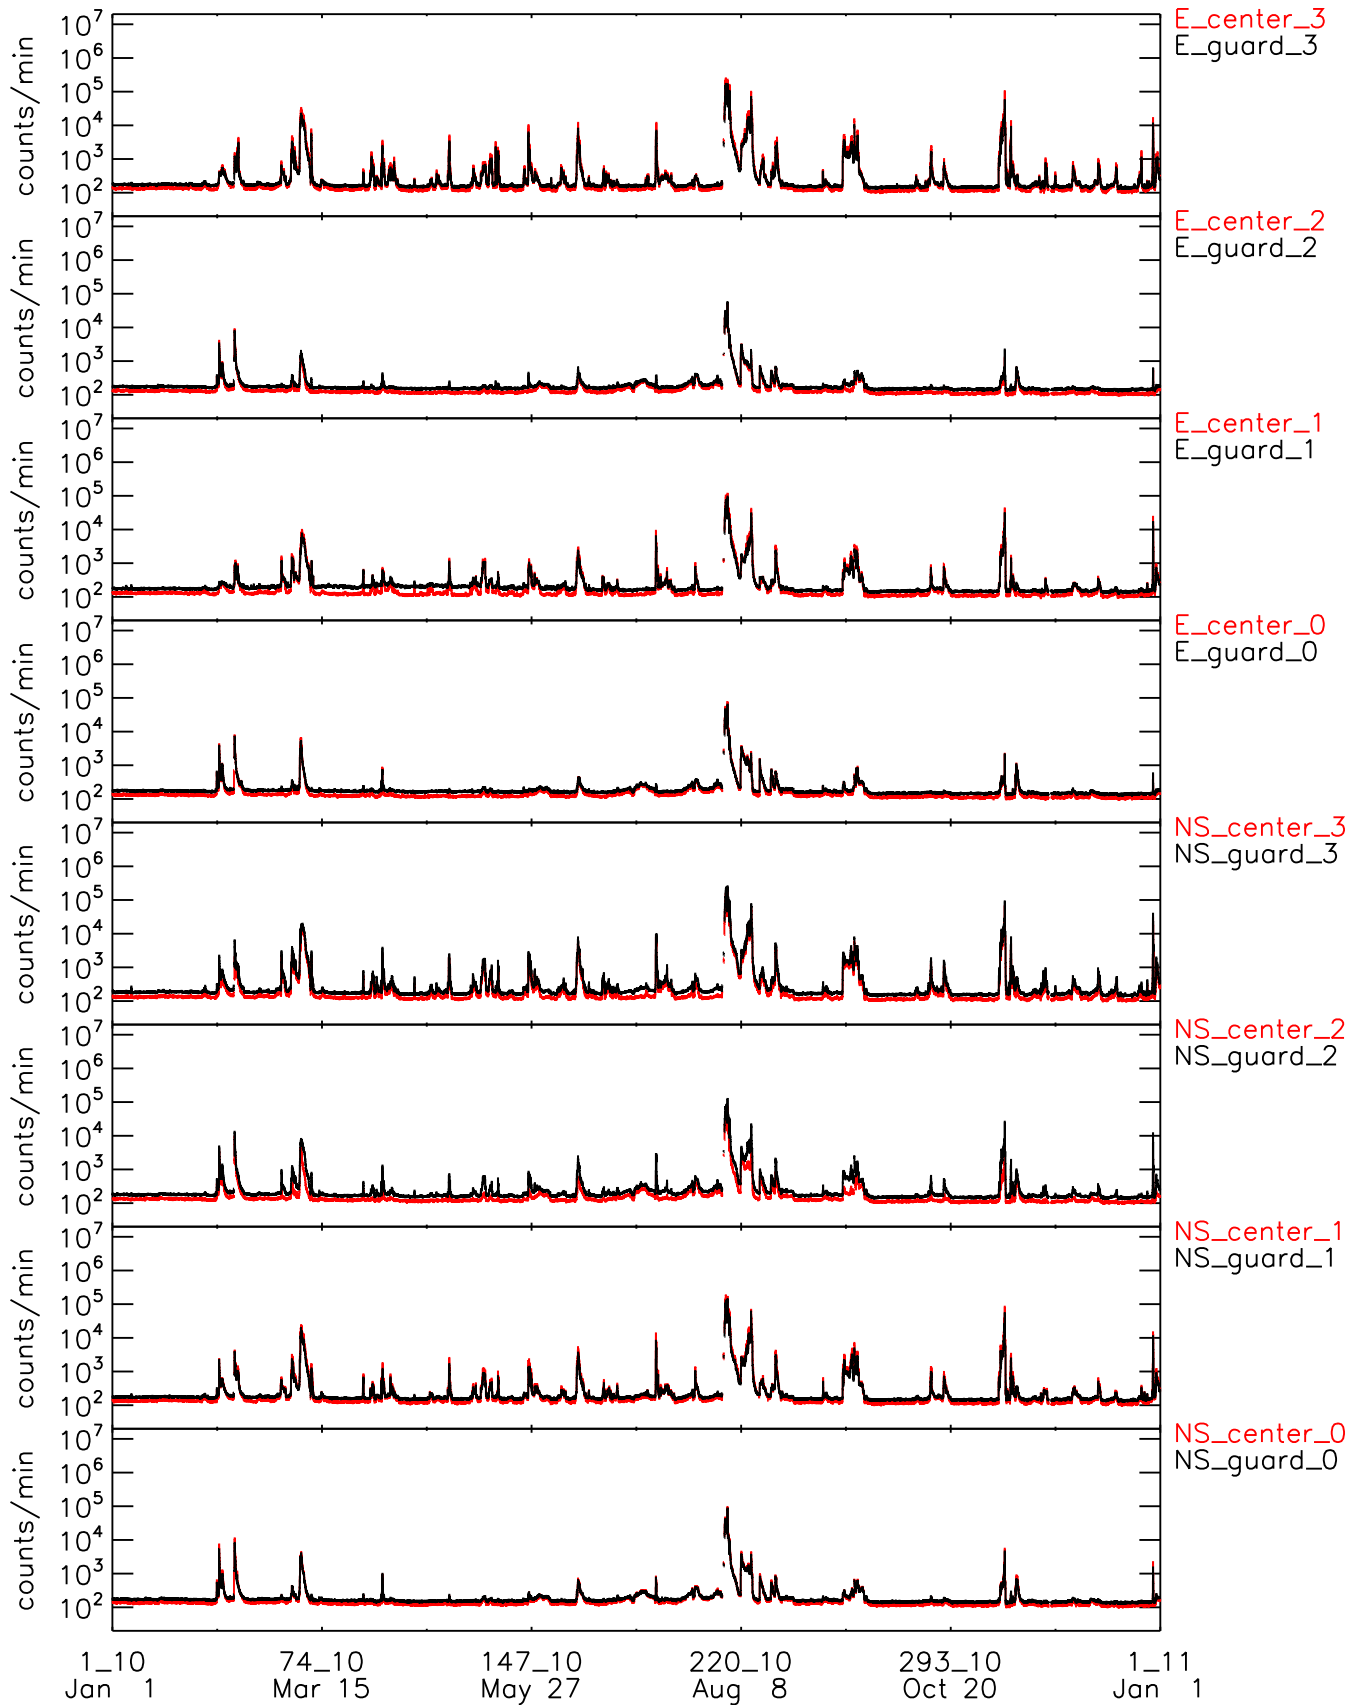

STEREO SEPT detector counters / behind / time resolution: 1h
Jan 1, 2006 00:00:00 – Jan 1, 2007 00:00:00

STEREO SEPT detector counters / behind / time resolution: 1h
Jan 1, 2007 00:00:00 – Jan 1, 2008 00:00:00

STEREO SEPT detector counters / behind / time resolution: 1h
Jan 1, 2008 00:00:00 – Jan 1, 2009 00:00:00

STEREO SEPT detector counters / behind / time resolution: 1h
Jan 1, 2009 00:00:00 – Jan 1, 2010 00:00:00

STEREO SEPT detector counters / behind / time resolution: 1h
Jan 1, 2010 00:00:00 – Jan 1, 2011 00:00:00

STEREO SEPT detector counters / behind / time resolution: 1h
Jan 1, 2011 00:00:00 – Jan 1, 2012 00:00:00

STEREO SEPT detector counters / behind / time resolution: 1h
Jan 1, 2014 00:00:00 – Jan 1, 2015 00:00:00